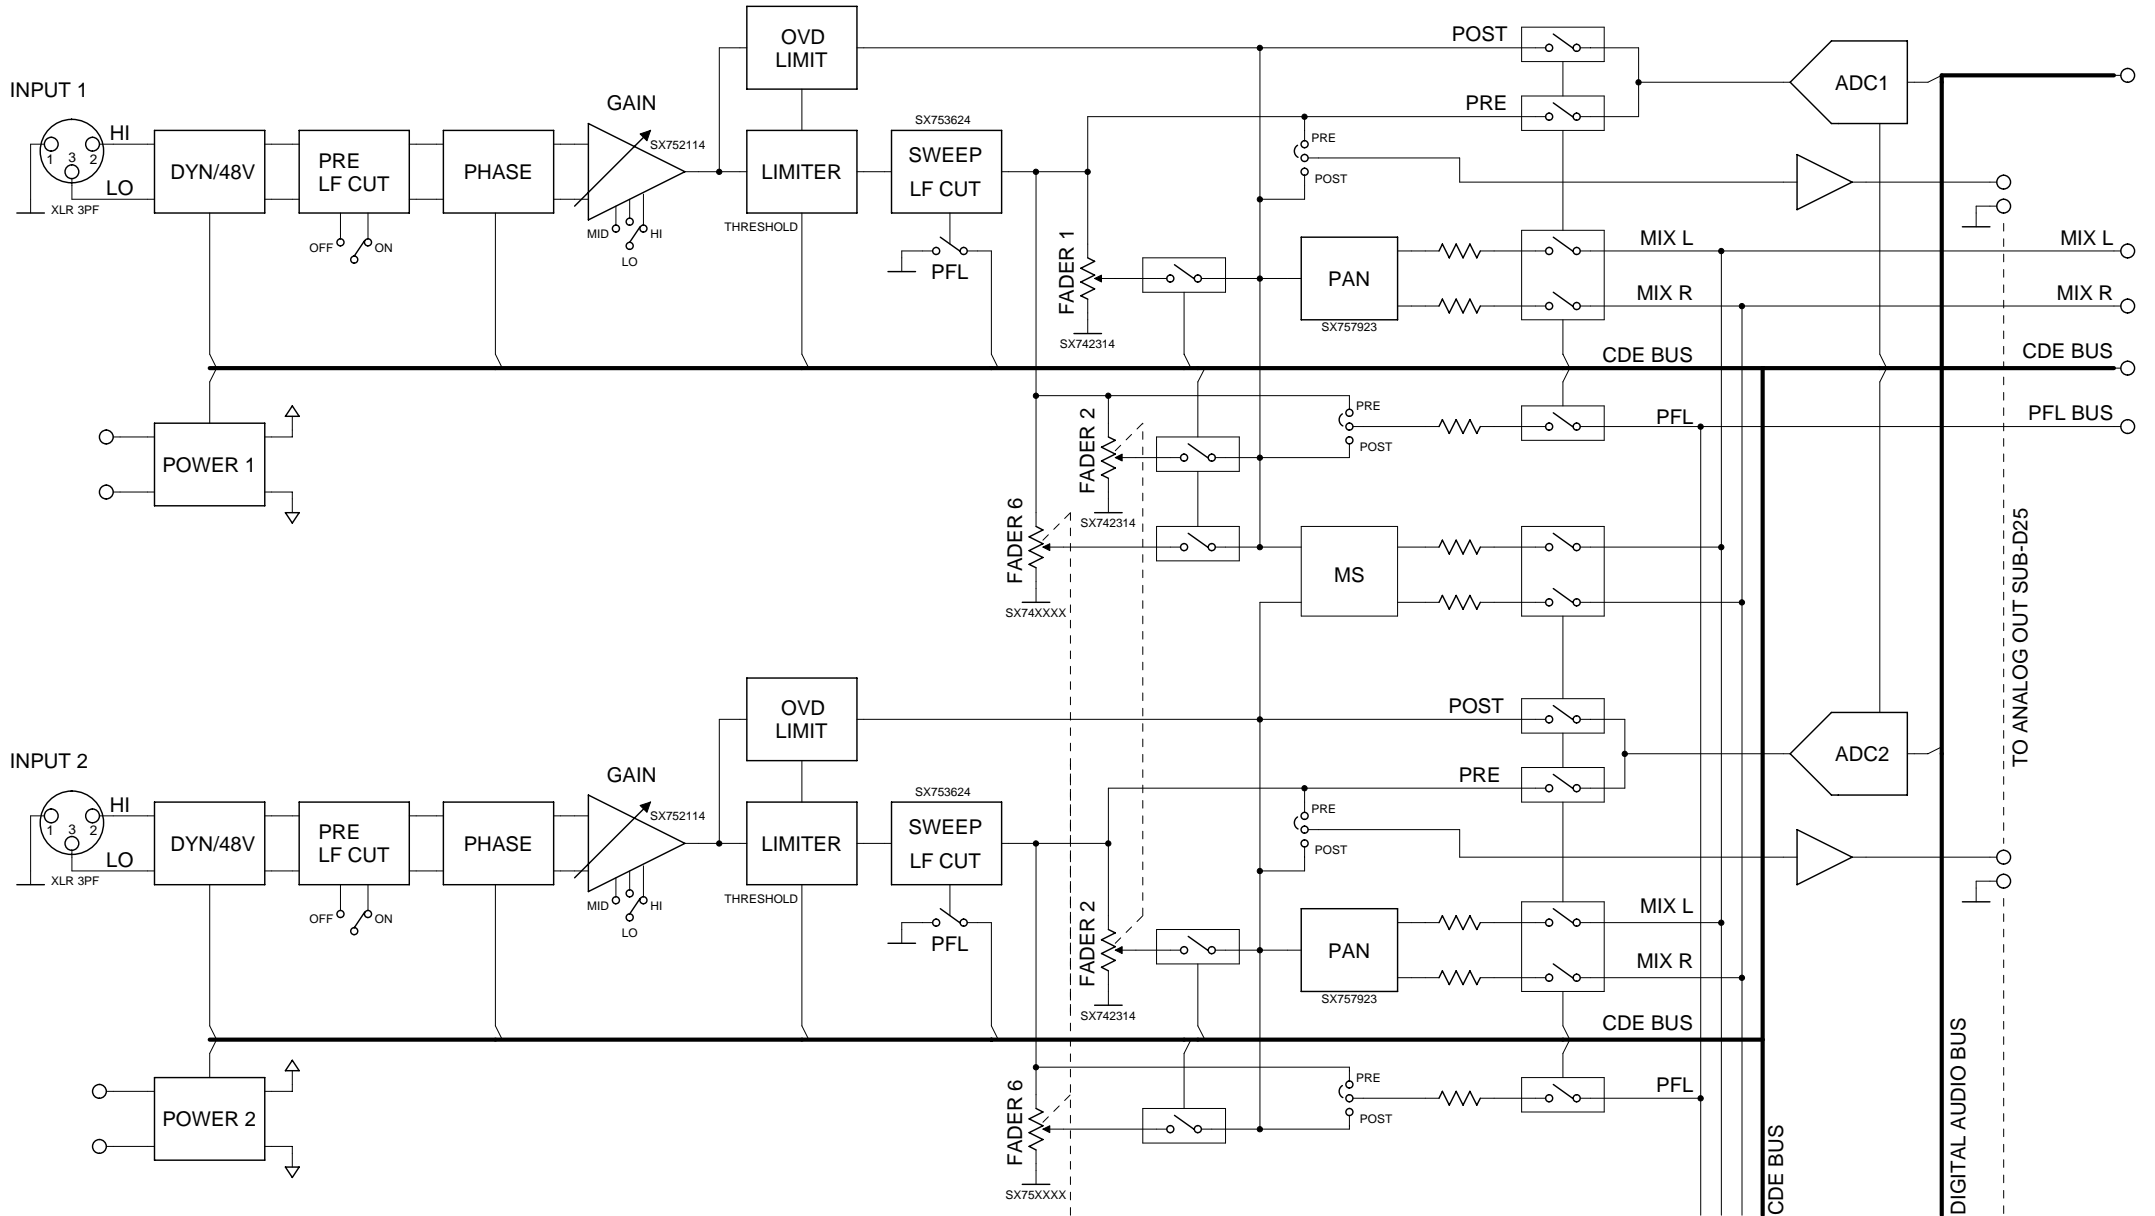

SONOSAX SX-62R INPUTS BLOCK DIAGRAM

MIC/LINE INPUTS

SONOSAX SX-62R RECORDER BLOCK DIAGRAM

MAIN