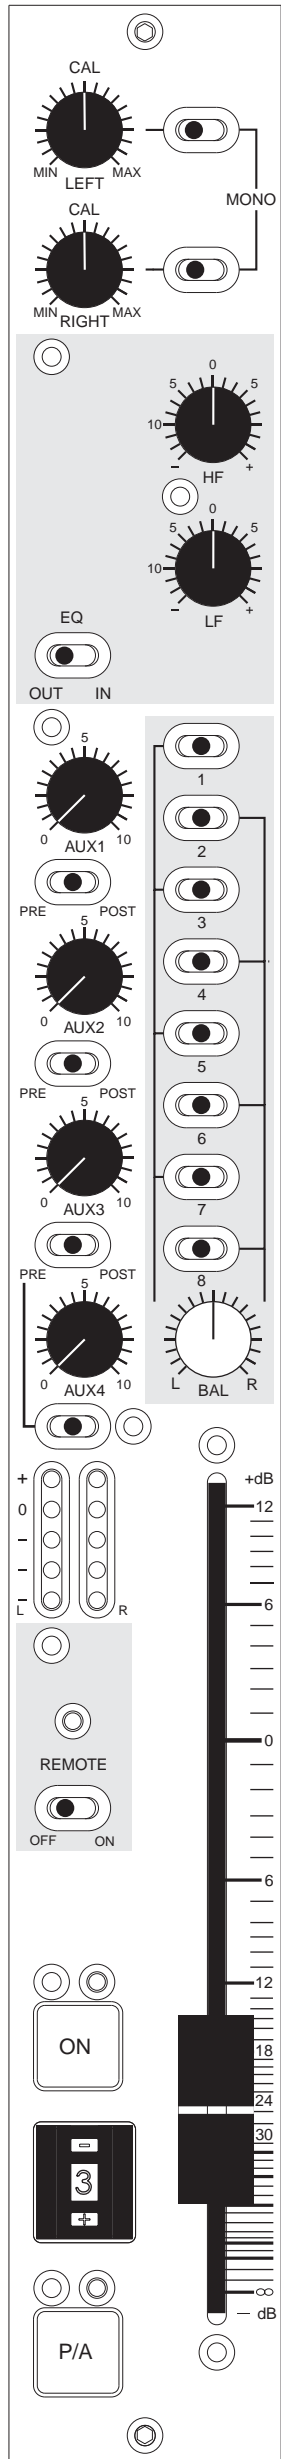

SONOSAX SX-ST/VT

MIC/LINE INPUT

VCA/MIC/LINE INPUT

STEREO INPUT

AD CONVERTERS

RECORDER

MASTER