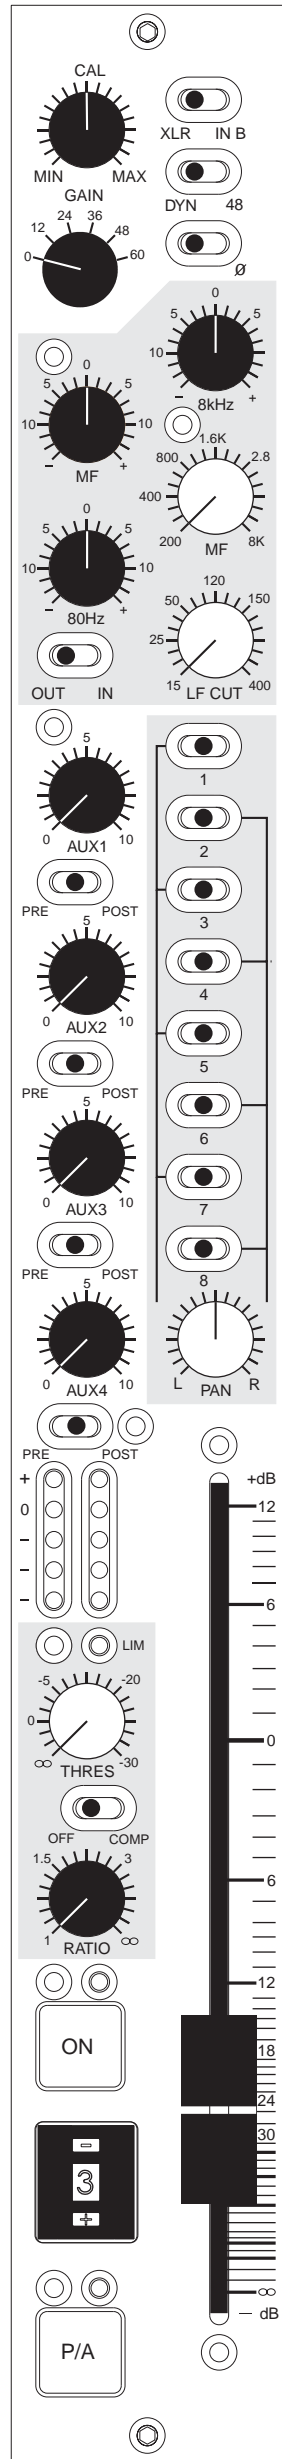

SONOSAX SX-ST/VT

MIC/LINE INPUT

VCA/MIC/LINE INPUT

STEREO INPUT

AD CONVERTERS

RECORDER

MASTER