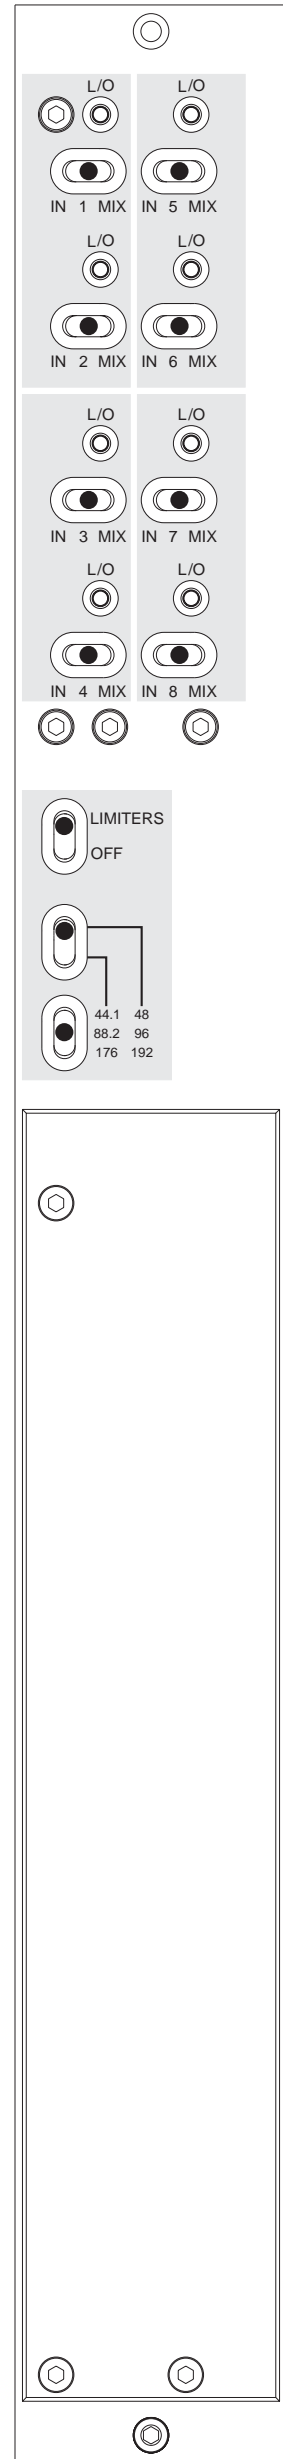

SONOSAX SX-ST/VT

MIC/LINE INPUT

VCA/MIC/LINE INPUT

STEREO INPUT

AD CONVERTERS

RECORDER

MASTER