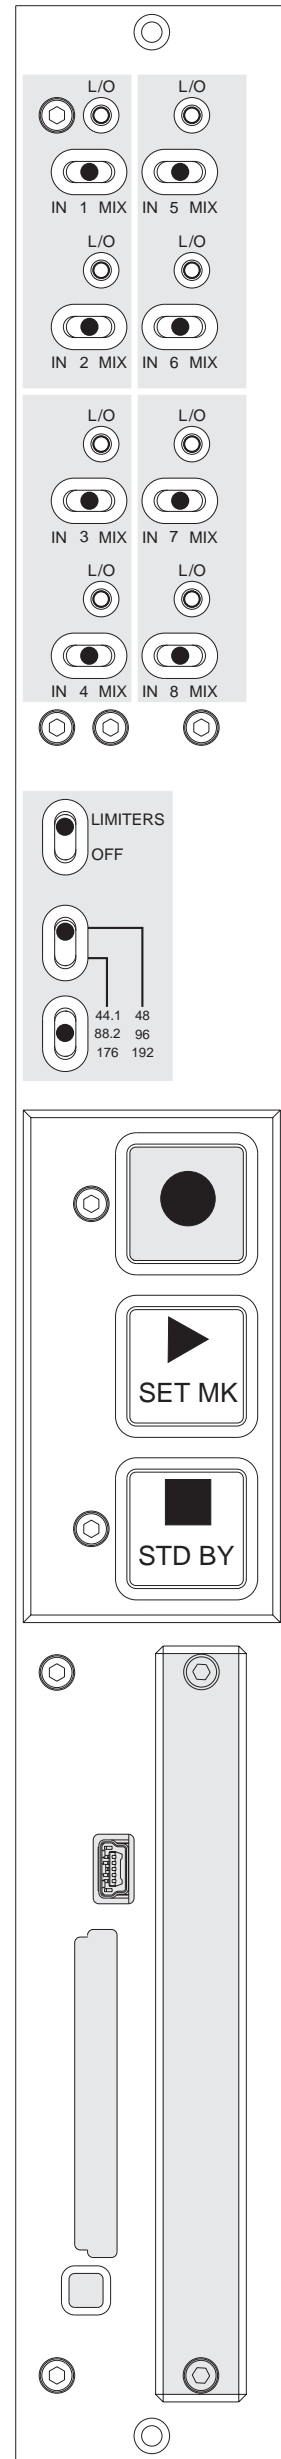

SONOSAX SX-ST/VT

MIC/LINE INPUT

VCA/MIC/LINE INPUT

STEREO INPUT

AD CONVERTERS

RECORDER

MASTER