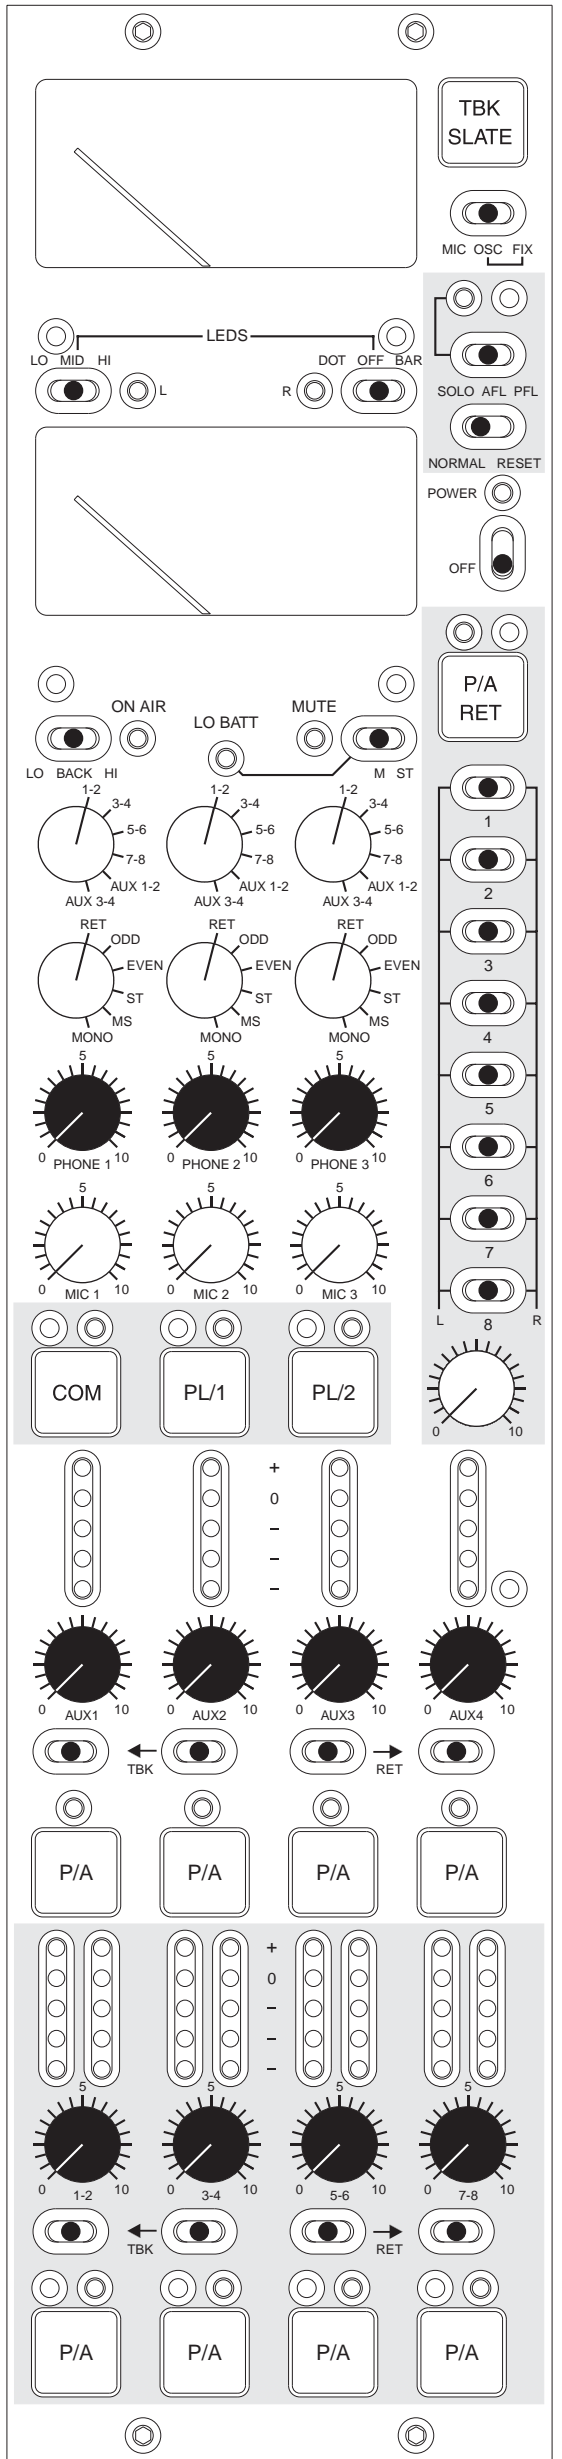

SONOSAX SX-ST/VT

MIC/LINE INPUT

VCA/MIC/LINE INPUT

STEREO INPUT

AD CONVERTERS

RECORDER

MASTER