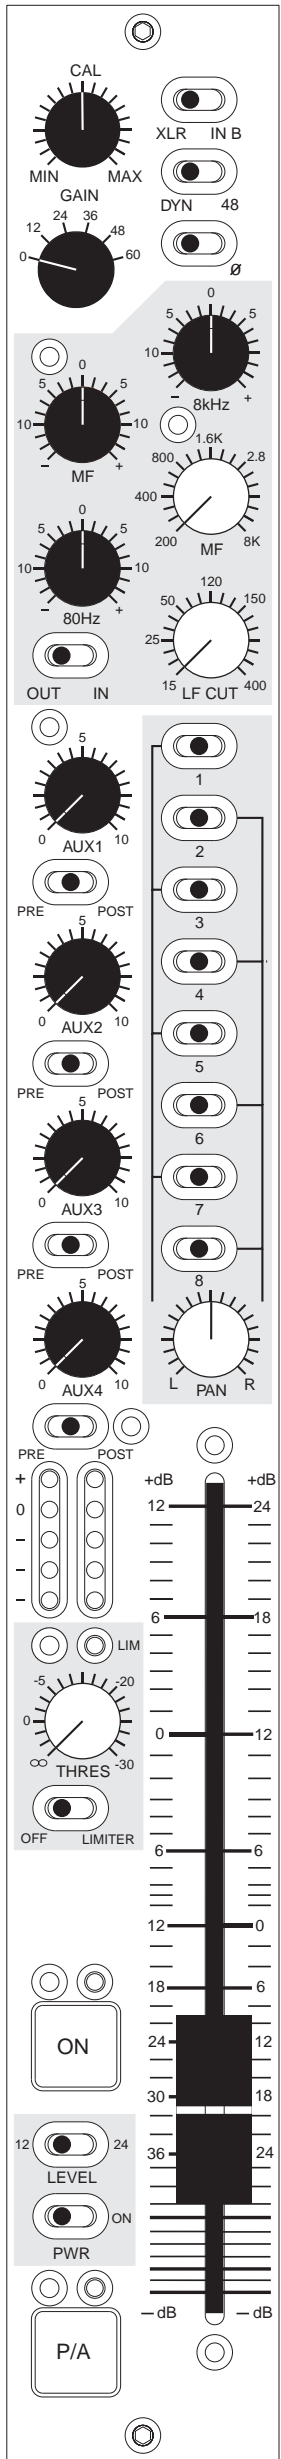

SONOSAX SX-ST/VT

MIC/LINE INPUT

VCA/MIC/LINE INPUT

STEREO INPUT

AD CONVERTERS

RECORDER

MASTER